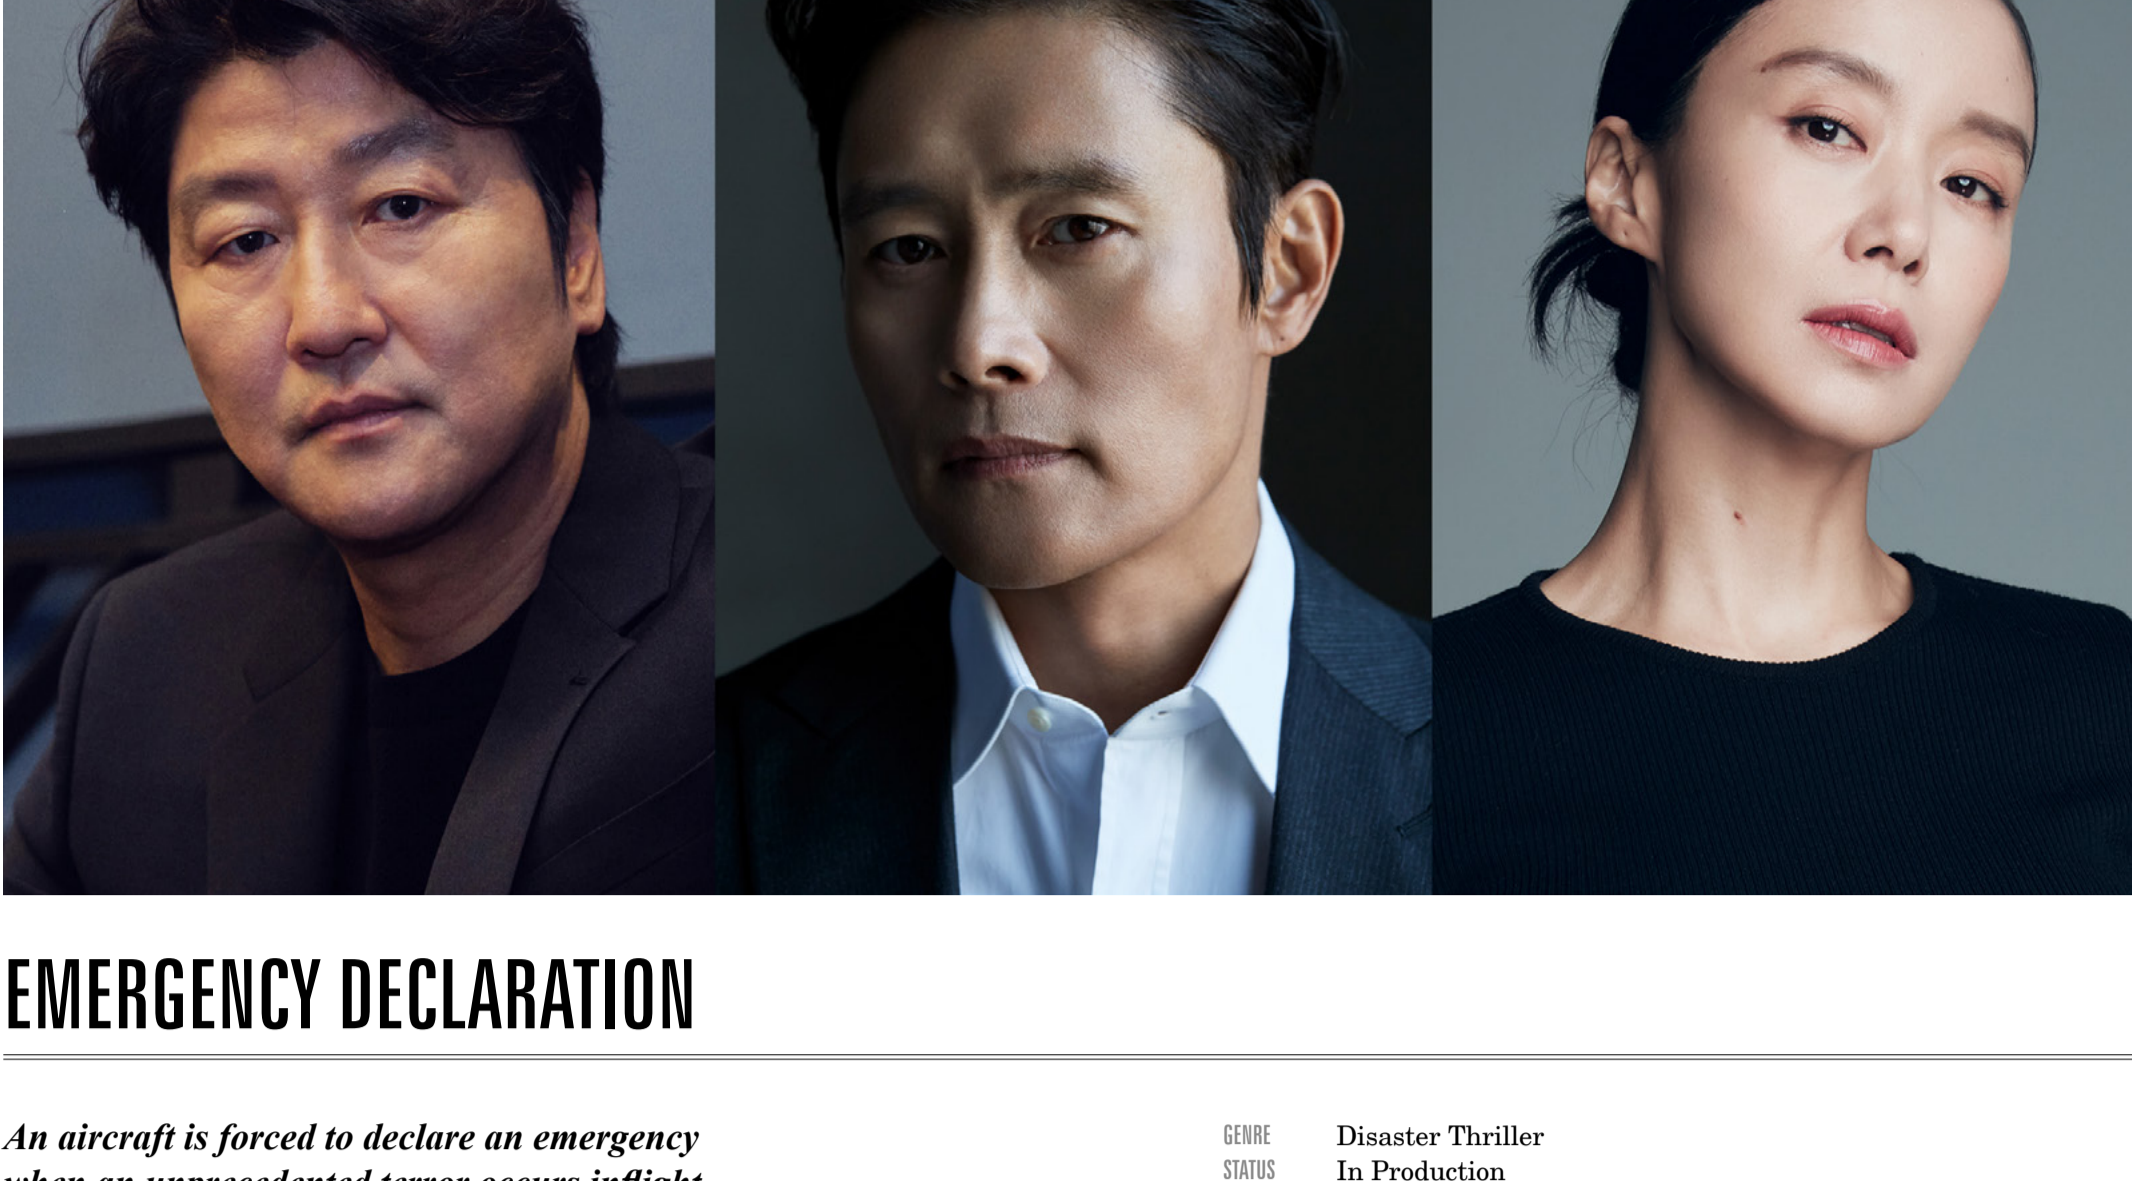

SHOWBOX

at Virtual Cannes 2020

EXECUTIVES PARTICIPATING

JUDY AHN
Head of Int'l Business | Ejudy@showbox.co.kr

EUNJIN PARK
Manager of Int'l Sales | Eeunjin@showbox.co.kr

JENNIFER LEE
Int'l Marketing & Festival | Ejeenn@showbox.co.kr

MINNY SON
Int'l Business | Emanny@showbox.co.kr

To set up a Cannes virtual meeting, please e-mail us at sales@showbox.co.kr

NEW ANNOUNCEMENTS